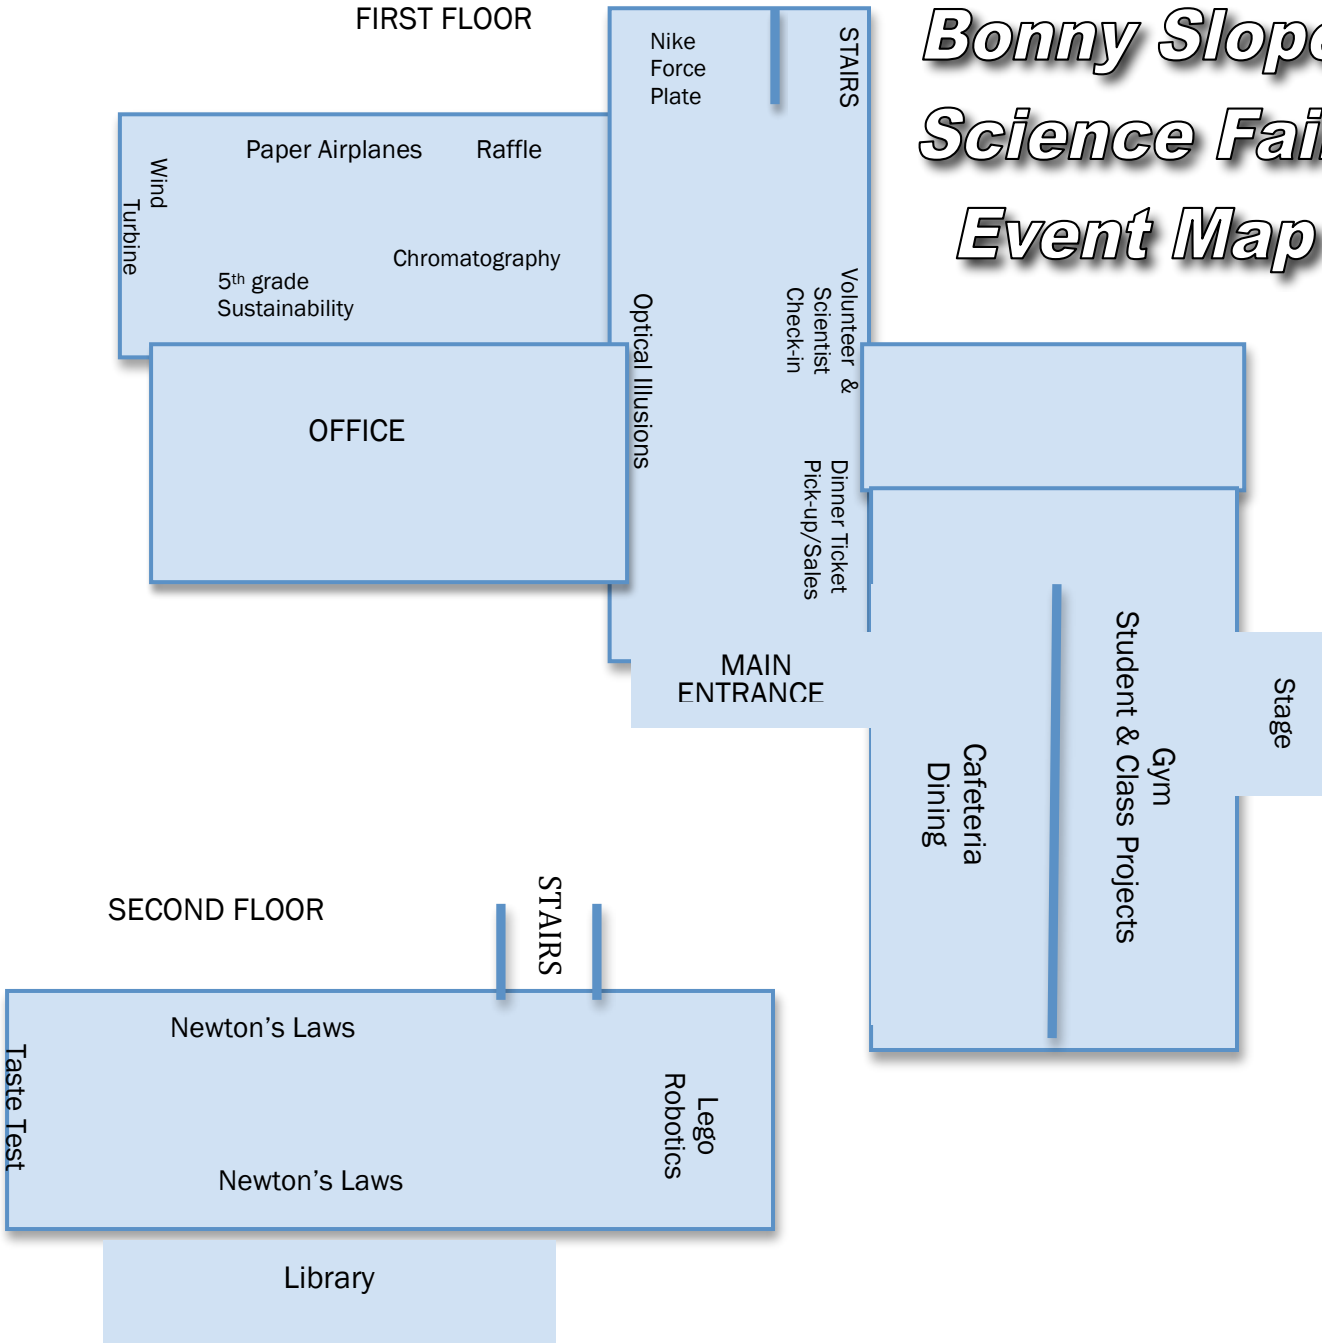

Bonny Slope Science Fair Event Map

A Special Thank You To Our Sponsors!